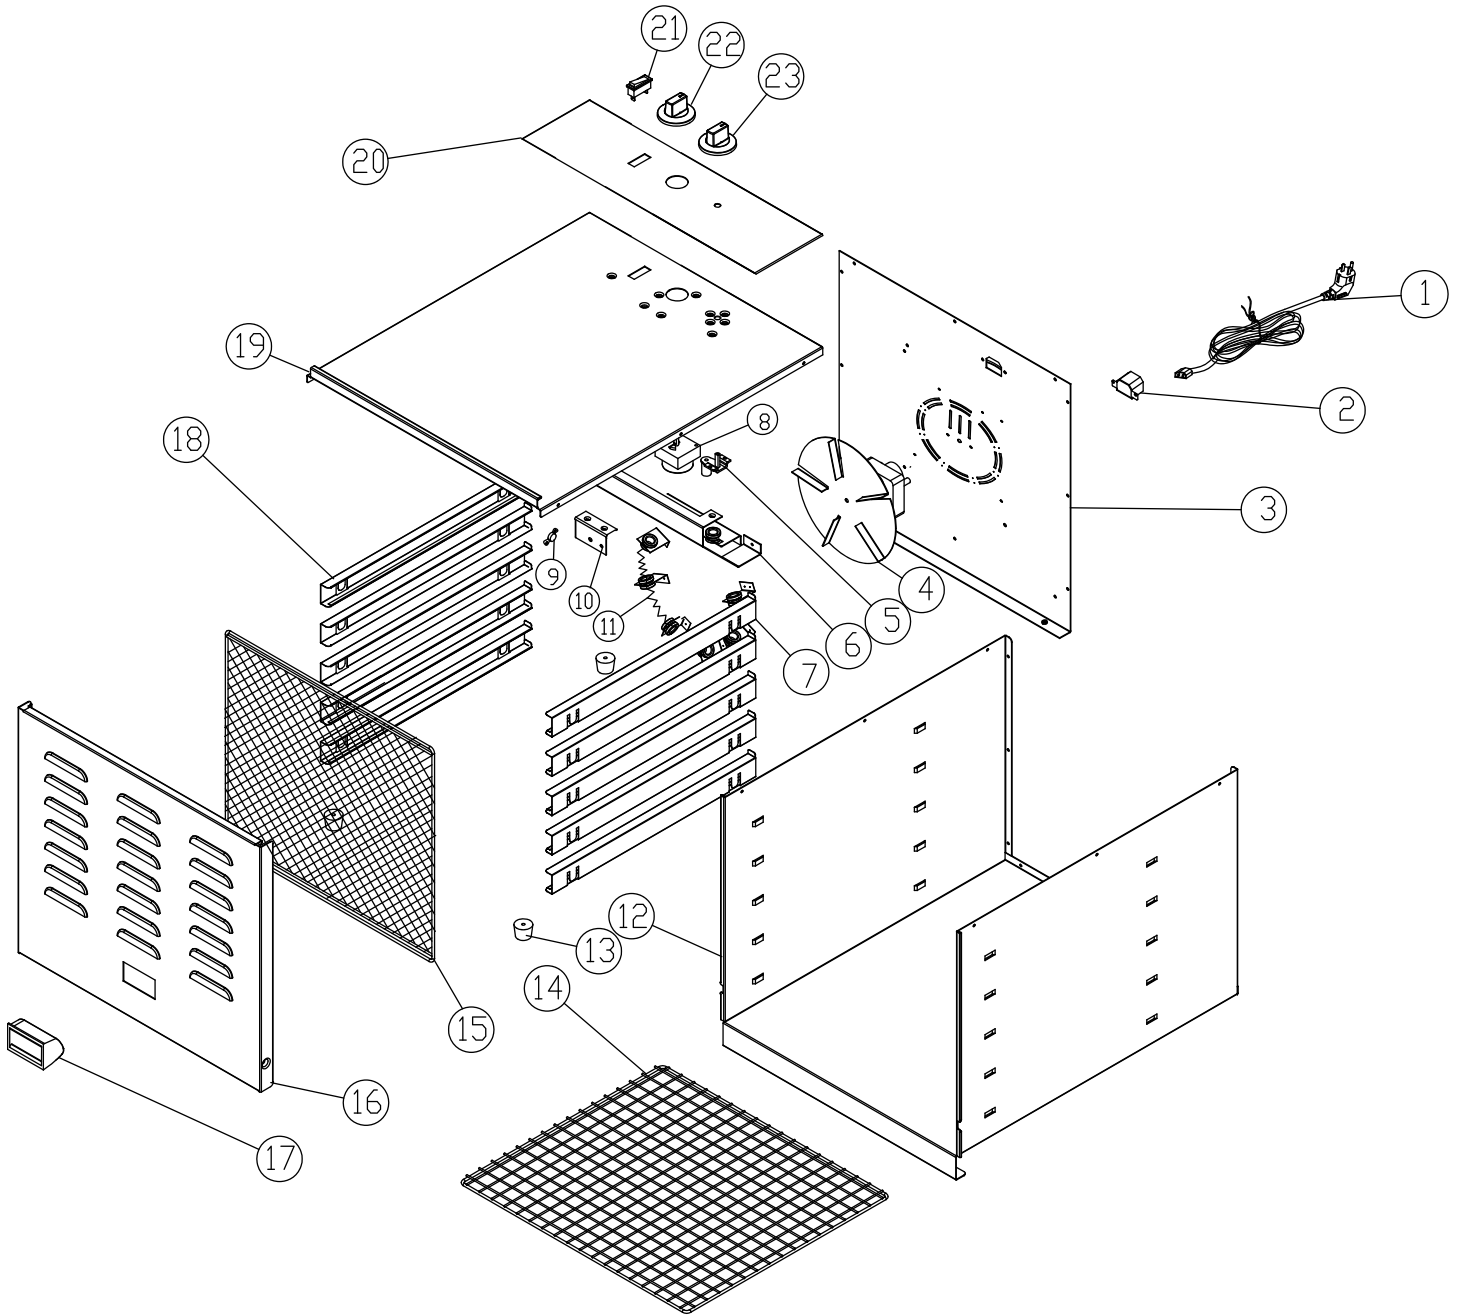

Parts Breakdown

Model CE-CN-0010-D 43222

Parts Breakdown

Model CE-CN-0010-D 43222

Item No.	Description	Position	Item No.	Description	Position	Item No.	Description	Position
61895	Power Cord for 43222	1	61903	Temperature Limiter for 43222	9	61911	Handle for 43222	17
61896	Block Terminal for 43222	2	61904	Thermostat Holding Plate for 43222	10	61912	Left Rack Assembly for 43222	18
61897	Rear Board for 43222	3	61905	Heating Element Assembly for 43222	11	61913	Top Board for 43222	19
61898	Fan Assembly for 43222	4	61906	Shell for 43222	12	61914	Control Board Plate for 43222	20
61899	Thermostat for 43222	5	61907	Foot for 43222	13	61915	Switch for 43222	21
61900	Insulation Plate for 43222	6	10925	Rack for Stainless Steel Food Dehydrator for 43222	14	61916	Timer and Thermostat Knob for 43222	22, 23
61901	Right Rack Assembly for 43222	7	61909	Quarries Net for 43222	15			
61902	Timer for 43222	8	61910	Front Panel for 43222	16			